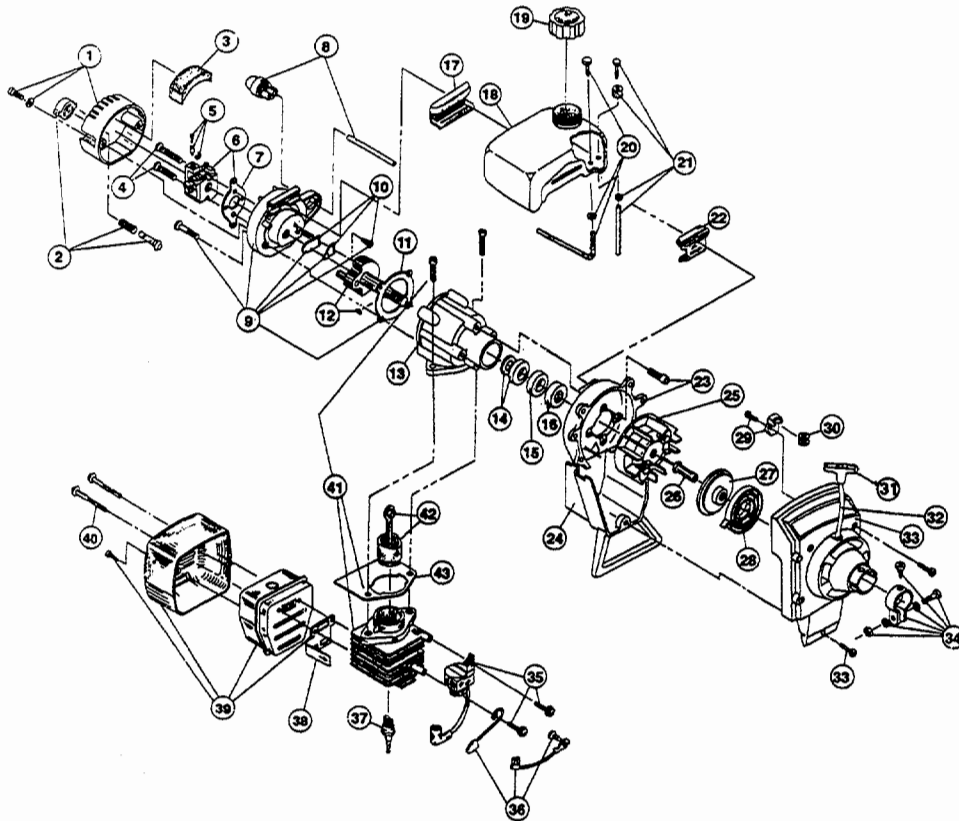

ENGINE PARTS - SINGER GT2815

(Serial no. 502010885 and greater)

Item	Part No.	Description	Item	Part No.	Description
1	683414	Carburetor/Air Cleaner Assembly (includes items 2 and 3)	30	611061	Rope Guide
2	682052	Choke Knob Assembly	31	610300	Pull Handle
3	610312	Air Cleaner Filter	32	613103	Rope
4	682505	Carburetor Mounting Screw Assembly	33	180752	Starter Housing Assembly
5	682048	Throttle Adjustment Assembly (Walbro)	34	153597	Upper Clamp Assembly
5	180092	Throttle Adjustment Assembly (Zama)	35	683390	Module Assembly
6	180984	Carburetor Assembly W/Limiter Caps	36	153611	Switch Assembly
7	610675	Carburetor Gasket (10 pack)	37	610311	Spark Plug
8	683974	Primer Hose Assembly	38	180980	Exhaust Gasket
9	180033	Carburetor Mount Assembly	39	180119	Muffler Assembly
10	147573	Reed Assembly	40	147575	Muffler Mounting Bolt Assembly
11	612115	Carburetor Mount Gasket (10 pack)	41	180063	Cylinder Assembly
12	180002	Power Shaft Assembly	42	147012	Piston and Rod Assembly
13	180009	Crankcase Service Assembly (items 12-16)	43	610674	Cylinder Gasket (10 pack)
14	682041	Inner Bearing	*	180012	Engine Hardware Kit
15	610309	Seal	*	180011	Engine Gasket Kit
16	610308	Outer Bearing	*	153308	O.E.M. Carburetor Repair Kit (Walbro)
17	612134	Rear Mounting Pad	*	180090	O.E.M. Carburetor Repair Kit (Zama)
18	147457	Fuel Tank Assembly (includes items 19-21)	*	153309	Gasket-Diaphragm Repair Kit (Walbro)
19	180000	Fuel Cap Assembly	*	180091	Gasket-Diaphragm Repair Kit (Zama)
20	147290	Return Line Assembly	*	180530	Piston Ring
21	682039	Fuel Line Assembly	*	180745	Short Block Assembly (items 12-16, 37, 41-43)
22	145308	Front Mounting Pad	*	610676	Flywheel Key (10 pack)
23	153520	Shroud Assembly	*	147544	Starter Housing Screw Set
24	153403	Shroud Extension and Stand	*	180986	Carburetor Limiter Cap Set
25	180929	Flywheel Assembly	*		
26	610303	Square Drive Nut			
27	180535	Recoil Pulley Assembly			
28	613102	Recoil Spring			
29	180930	Pulley Retainer Assembly			
			*		not shown