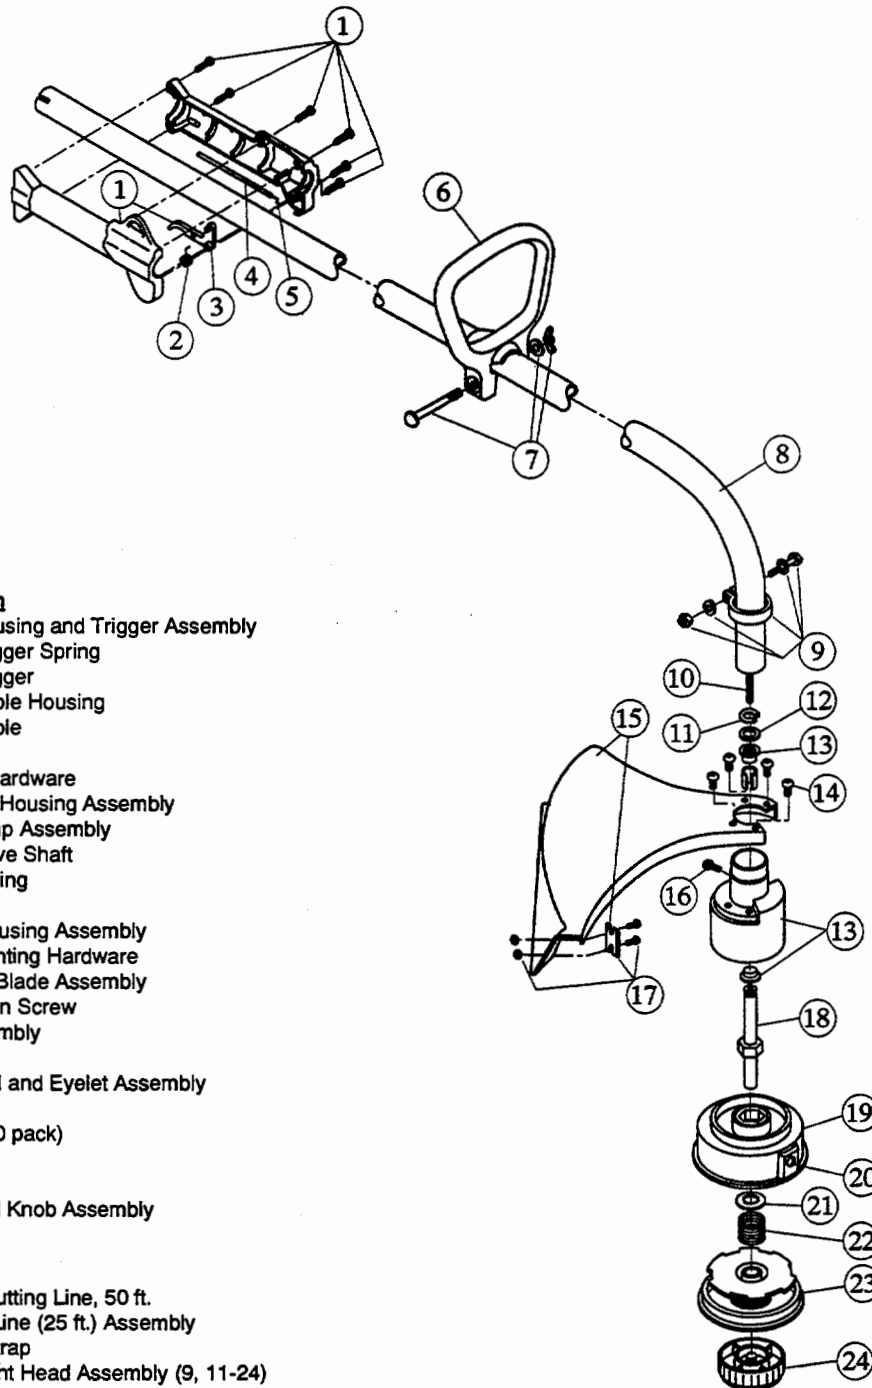

BOOM & TRIMMER PARTS - SINGER GT2815

(Serial no. 502010885 and greater)

Item	Part No.	Description
1	180981	Throttle Housing and Trigger Assembly
2	610314	Throttle Trigger Spring
3	180975	Throttle Trigger
4	147594	Throttle Cable Housing
5	610315	Throttle Cable
6	145819	D-Handle
7	153523	D-Handle Hardware
8	180755	Drive Shaft Housing Assembly
9	153597	Lower Clamp Assembly
10	180561	Flexible Drive Shaft
11	145570	Retaining Ring
12	145567	Washer
13	153312	Bushing Housing Assembly
14	180531	Guard Mounting Hardware
15	683274	Guard and Blade Assembly
16	145569	Anti-Rotation Screw
17	682061	Blade Assembly
18	153313	Spool Shaft
19	153619	Outer Spool and Eyelet Assembly
20	145566	Eyelet
21	610660	Retainer (10 pack)
22	610317	Spring
23	153600	Inner Reel
24	153066	Bump Head Knob Assembly